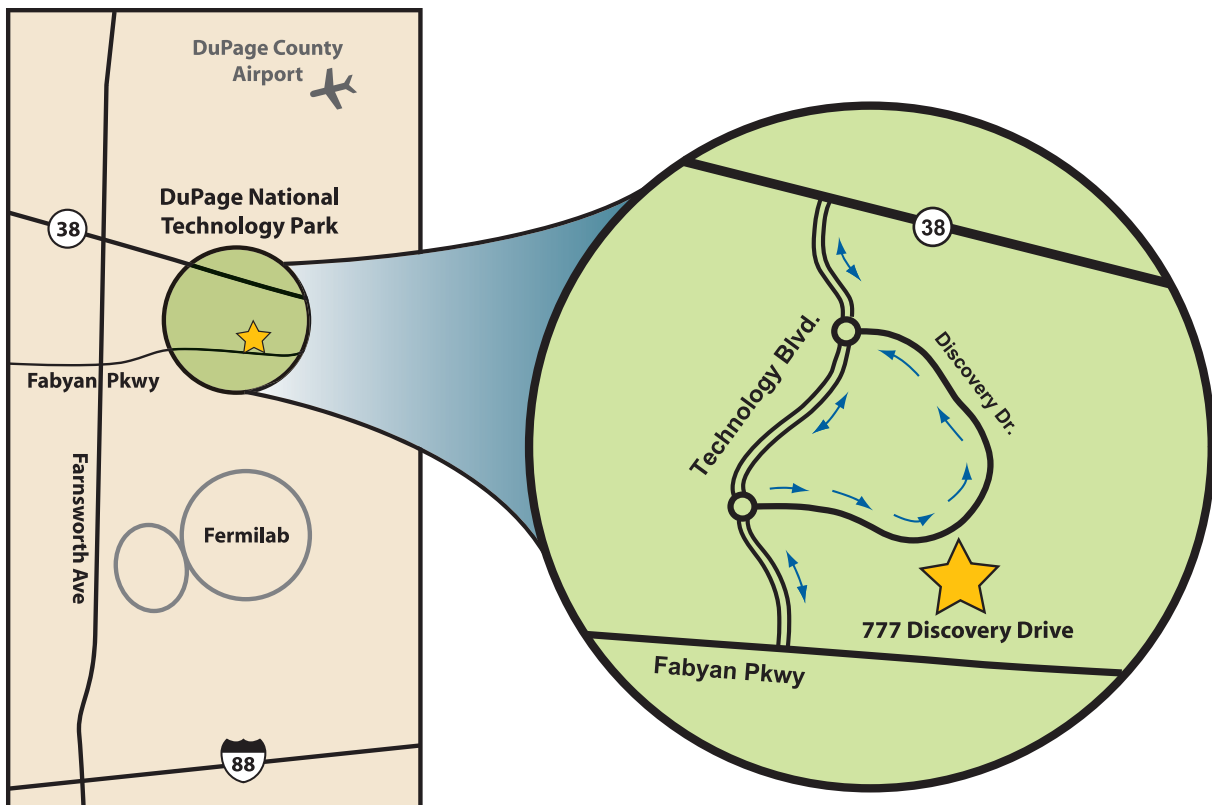

NORTHERN ILLINOIS
PROTON TREATMENT
& RESEARCH CENTER

LOCATION MAP

EPS and JPG versions of this map are included on the Electronic Press Kit CD.